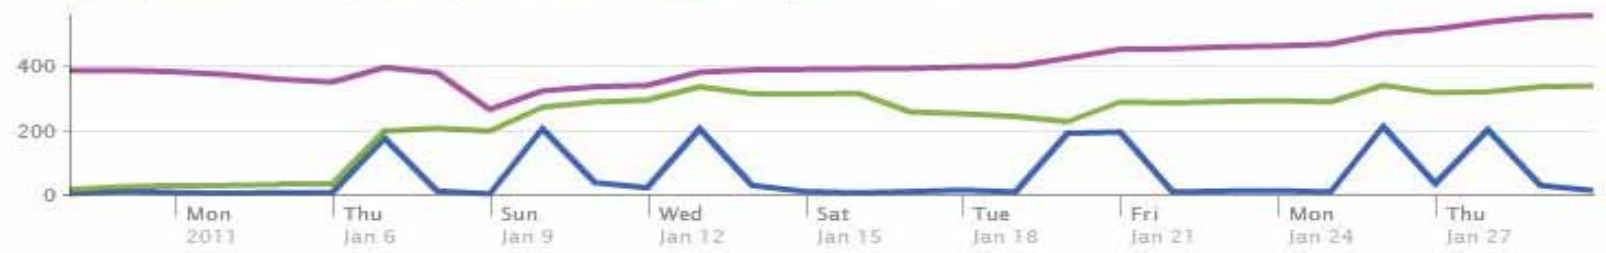

TRACKING

Factors for Success:

- Metrics: Active users (daily/monthly), comments/posts,
- Facebook
 - Insights
 - Quality of user comments and posts
- Twitter
 - 3rd Party tools—Tweetstats, Twittercounter
- Adjust the conversation with your audience based on results
- Track competitors' social media for trends and success

Insights > Spokane Society of Young Professionals (SSYP) > Page Overview + Create an Ad

Week Month 01/01/2011 - 01/30/2011 Export

Users See Details

New Likes? 36 ↑71% Lifetime Likes? 846 Monthly Active Users? 557 ↑42%

Active Users?

☑ Daily Active Users ☑ Weekly Active Users ☑ Monthly Active Users

Interactions See Details

Post Views? 9,755 ↑222% Post Feedback? 11 ↑267%

Page Content Feedback?

☑ Daily Likes ☑ Daily Comments