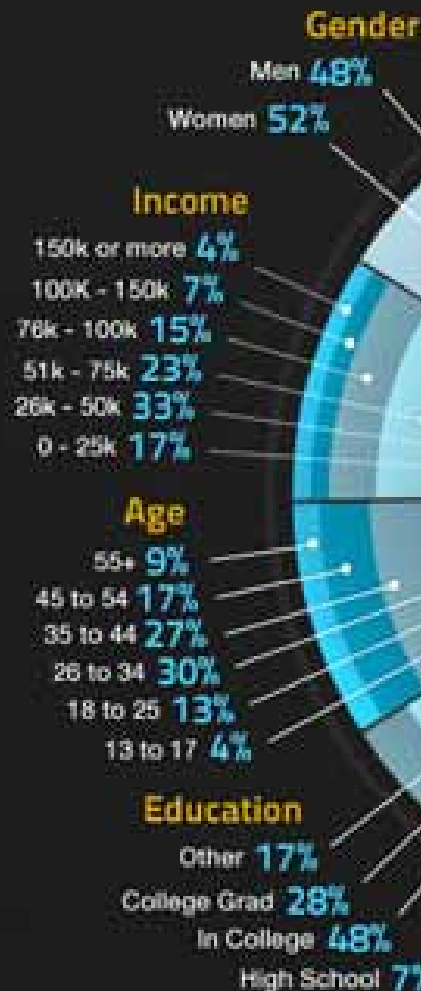

Income
150k or more **4%**
100k - 150k **7%**
76k - 100k **12%**
51k - 75k **30%**
26k - 50k **34%**
0 - 25k **13%**

Age
55+ **7%**
45 to 54 **12%**
35 to 44 **18%**
26 to 34 **23%**
18 to 25 **29%**
13 to 17 **11%**

Education
Other **29%**
College Grad **22%**
In College **28%**
High School **21%**

137 Million
total users

87% of people are aware of Twitter

27% login everyday

37% login via mobile device

25% follow a brand

67% of brand followers will purchase that specific brand

52% update their status everyday

60% are located outside the U.S

In a 2010 study on the benefits of social media marketing, 85% of respondents said social media marketing helped to generate exposure.