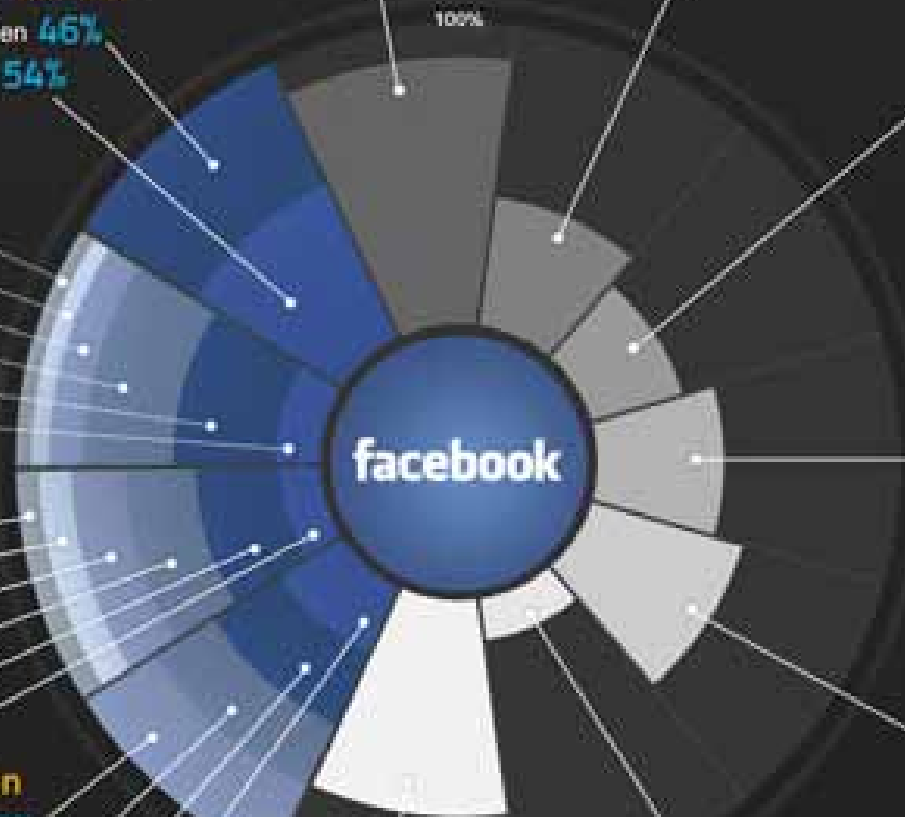

Top 2 Social Networking Sites

Reference: Discovery News

Facebook

- 700 million users

Twitter

- 140 million users

700 Million
total users

88% of people are aware of facebook

41% login everyday

30% login via mobile device

40% follow a brand

51% of brand followers will purchase that specific brand

12% update their status everyday

70% are located outside the U.S

Gender
Men **46%**
Women **54%**

Education
Other **29%**
College Grad **22%**
In College **28%**
High School **21%**

137 Million
total users

87% of people are aware of Twitter

27% login everyday

37% login via mobile device

25% follow a brand